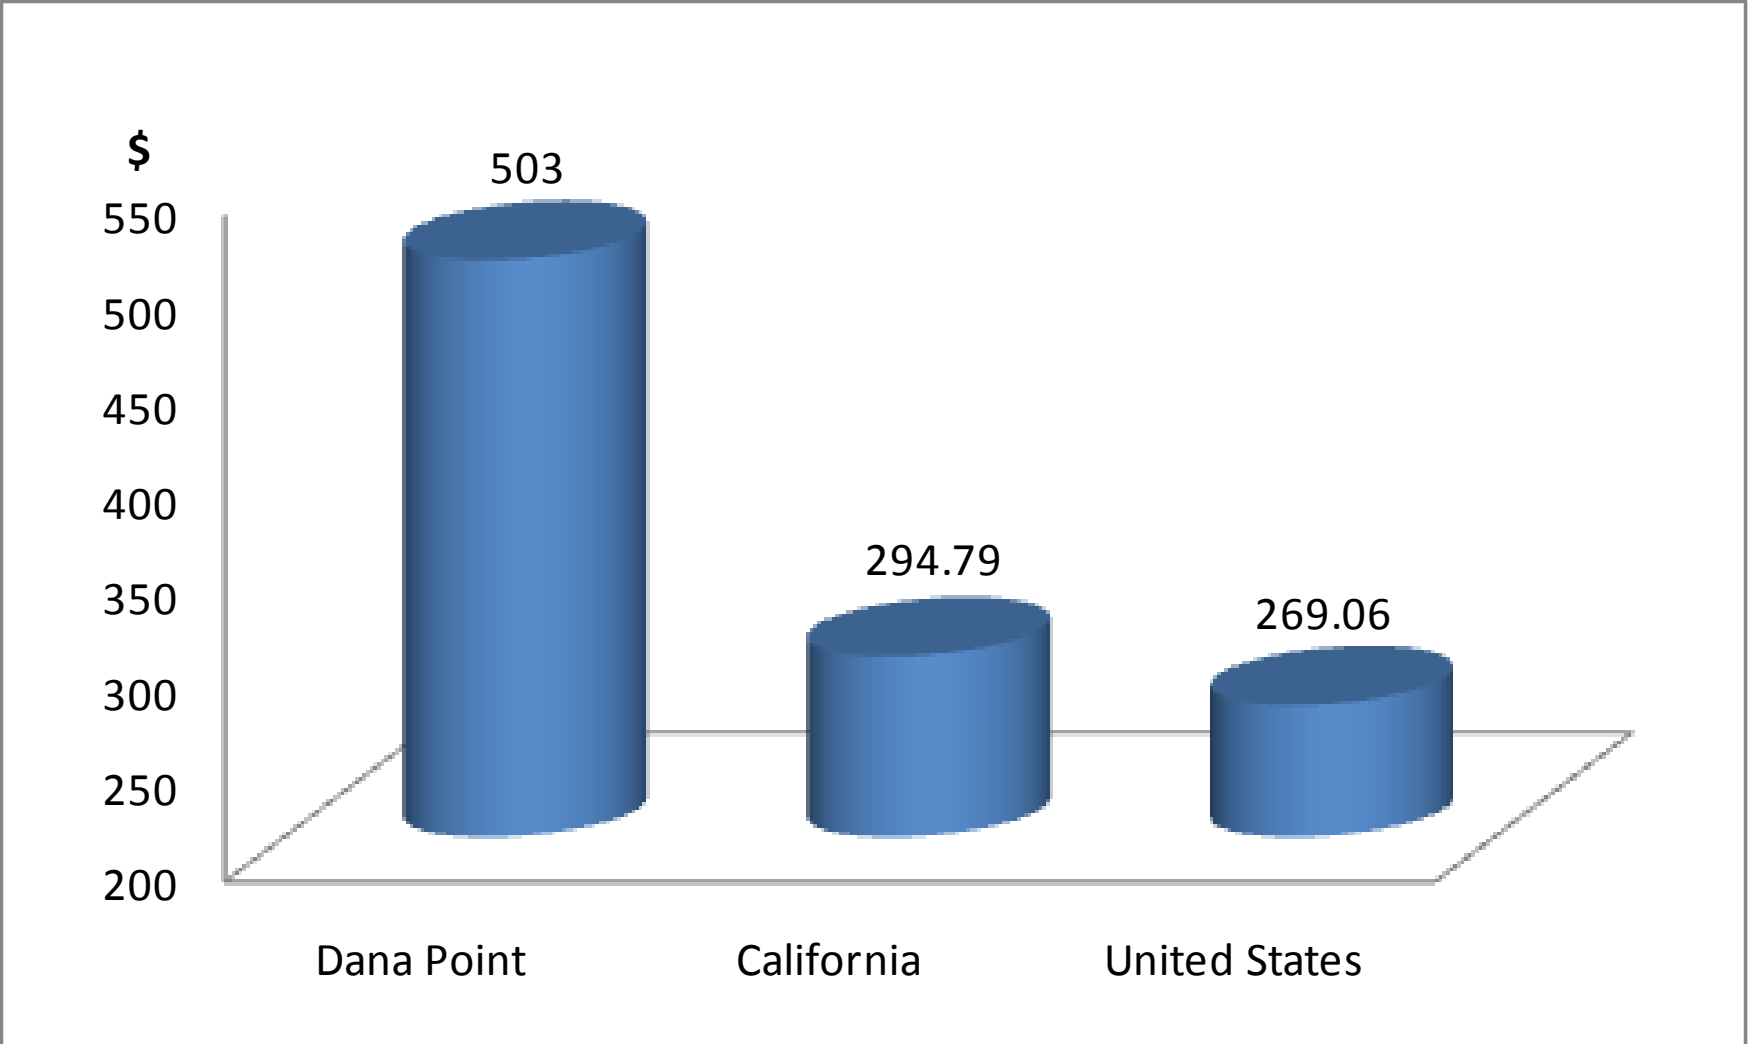

# Dana Point Slip Fees vs. US/CA

Based on a comparison of 30' slip fees of 35 municipal marinas