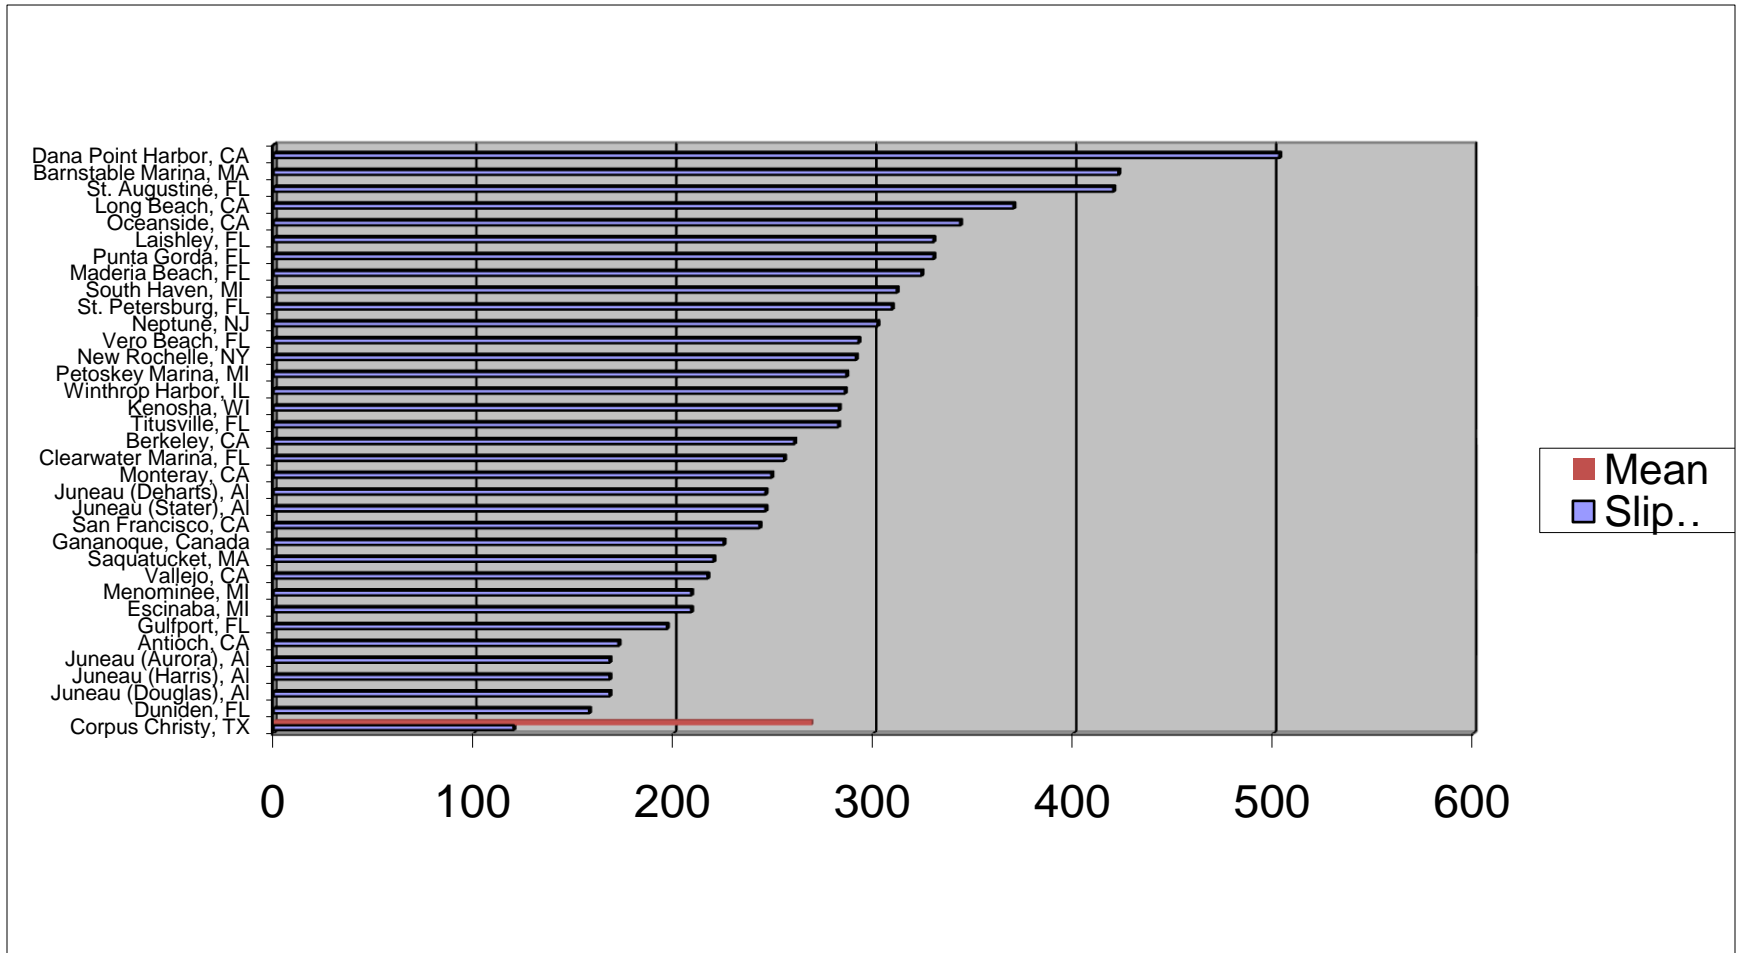

US Municipal Marinas

Based on a comparison of 30' slip fees of 35 municipal marinas